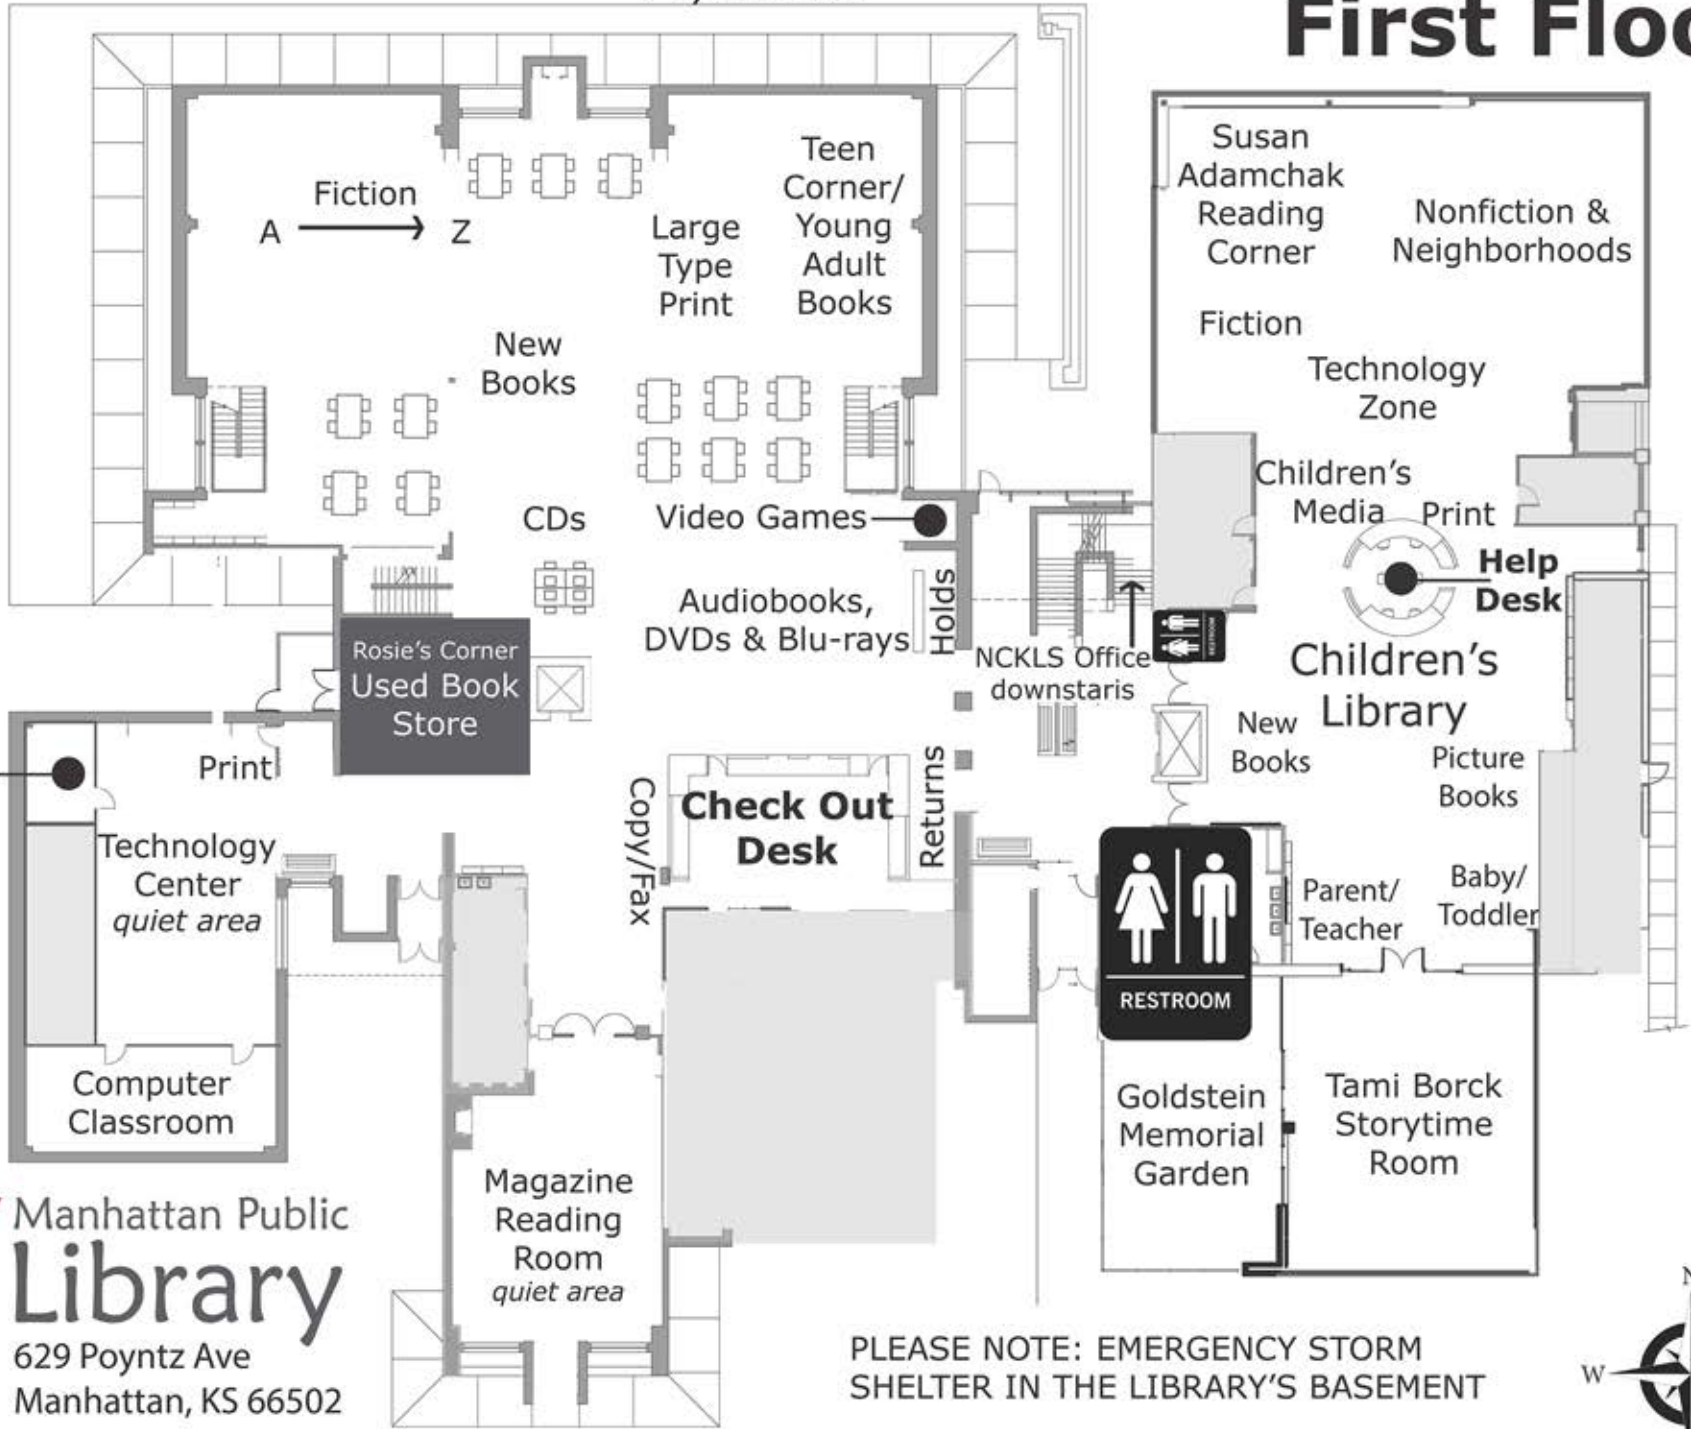

Poyntz Ave.

First Floor

Juliette Blvd.

Manhattan Public
Library
 629 Poyntz Ave
 Manhattan, KS 66502

PLEASE NOTE: EMERGENCY STORM
 SHELTER IN THE LIBRARY'S BASEMENT

Parking Lot

Second Floor